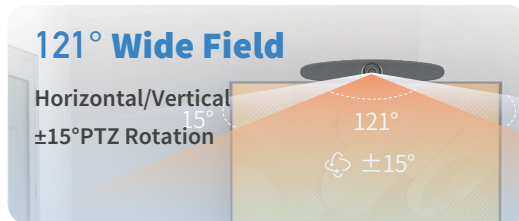

huddle & small room solution

ALL-in-One

4K Camera
4 Array Mic
Hi-Fi Speaker

121° Wide Field

Horizontal/Vertical
 $\pm 15^\circ$ PTZ Rotation

6m Clear Pickup Distance

4 Array Microphone
Built-in 3A Algorithm
Volume Equalization