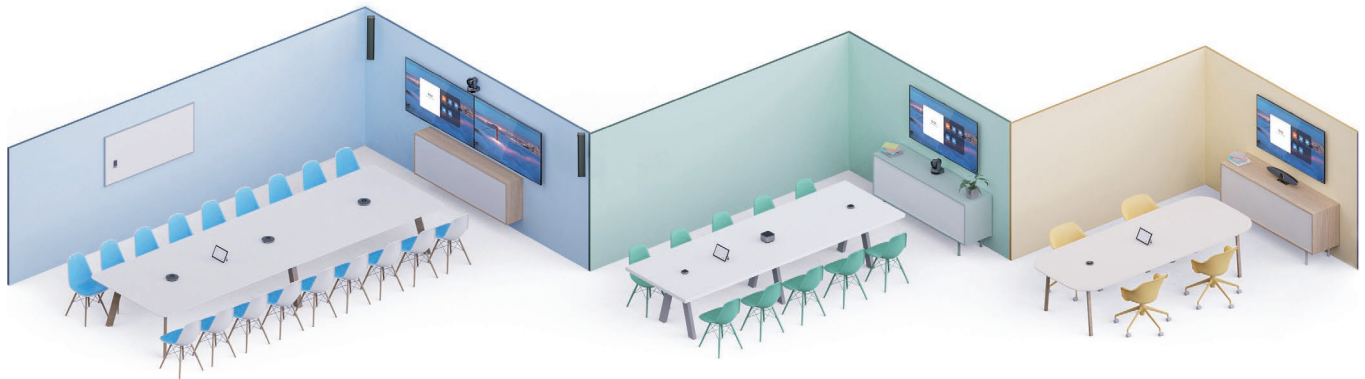

ROCWARE[®] x **zoom**

MEETING SPACE SOLUTIONS

Rocware has collaborated with Zoom to create a series of Rooms meeting solutions tailored to meet the diverse needs of businesses for office collaboration in different meeting spaces. These solutions can be flexibly matched and quickly deployed according to the size of the meeting room space. Combined with the pre-installed Zoom Rooms client, they help enterprise customers create a more efficient, convenient, and relaxed collaborative communication environment

Large Meeting Room

Medium Meeting Room

huddle & small room

15-30m² Space

Zoom is a conference software platform with nearly 200,000 corporate users worldwide. It can accommodate up to 1000 participants in a video conference simultaneously, providing high-quality video and audio effects, offering users a more authentic face-to-face communication experience. Additionally, Zoom supports participation in meetings through various devices such as computers, smartphones, or tablets, making it an excellent tool for remote communication and collaboration for businesses

Multiple Installation

Wall Mounting
Desktop Placement
Mounting On Display Screen

Tailored for small meeting rooms of 30 square meters or less, this cloud video conferencing Rooms solution is suitable for meetings with up to 8 participants. The solution features an ultra-high-definition USB audio-video all-in-one device, integrating an ultra-high-definition camera, digital microphone, and high-fidelity speaker. It effectively reduces installation wiring while delivering vivid and detailed meeting visuals and clear and natural audio sound.