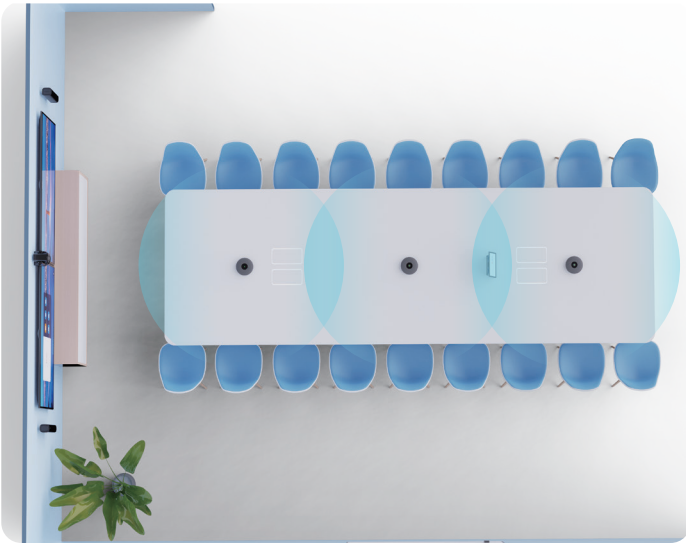

ROCWARE[®]
Valuable & Professional

Large Meeting Room Solution

The solution is designed for large conference rooms of 60m²-120m². It includes 4K conferencing cameras, cascading digital array microphones, a conference host, conference speakers, and a room controller. The solution delivers UHD video and supports up to 6 PoE cascade microphones, suitable for different conference room setups. With high-power speakers, it provides a more professional and immersive audio-visual experience.

Intelligent Conference

4K UHD

The camera uses Sony's new UHD CMOS sensors for 4K ultra-high resolution video. It has an 80.8° wide-angle lens and a 12x optical zoom lens to clearly capture meeting details.

AI-Assisted Functions

With built-in facial and humanoid recognition, as well as auto-framing algorithms, the camera identifies changes in participants' number and position and adjusts its angle to capture the best view. It also features ReID technology, allowing the camera to automatically track and keep the speaker in the center when they move.

Cascade Microphones

The solution features a 360° omnidirectional digital microphone with beamforming and audio 3A algorithms, providing a single pickup distance of 3m. It supports up to 6 microphones in a PoE cable cascade, covering up to 150 square meters, making it adaptable to various conference rooms.