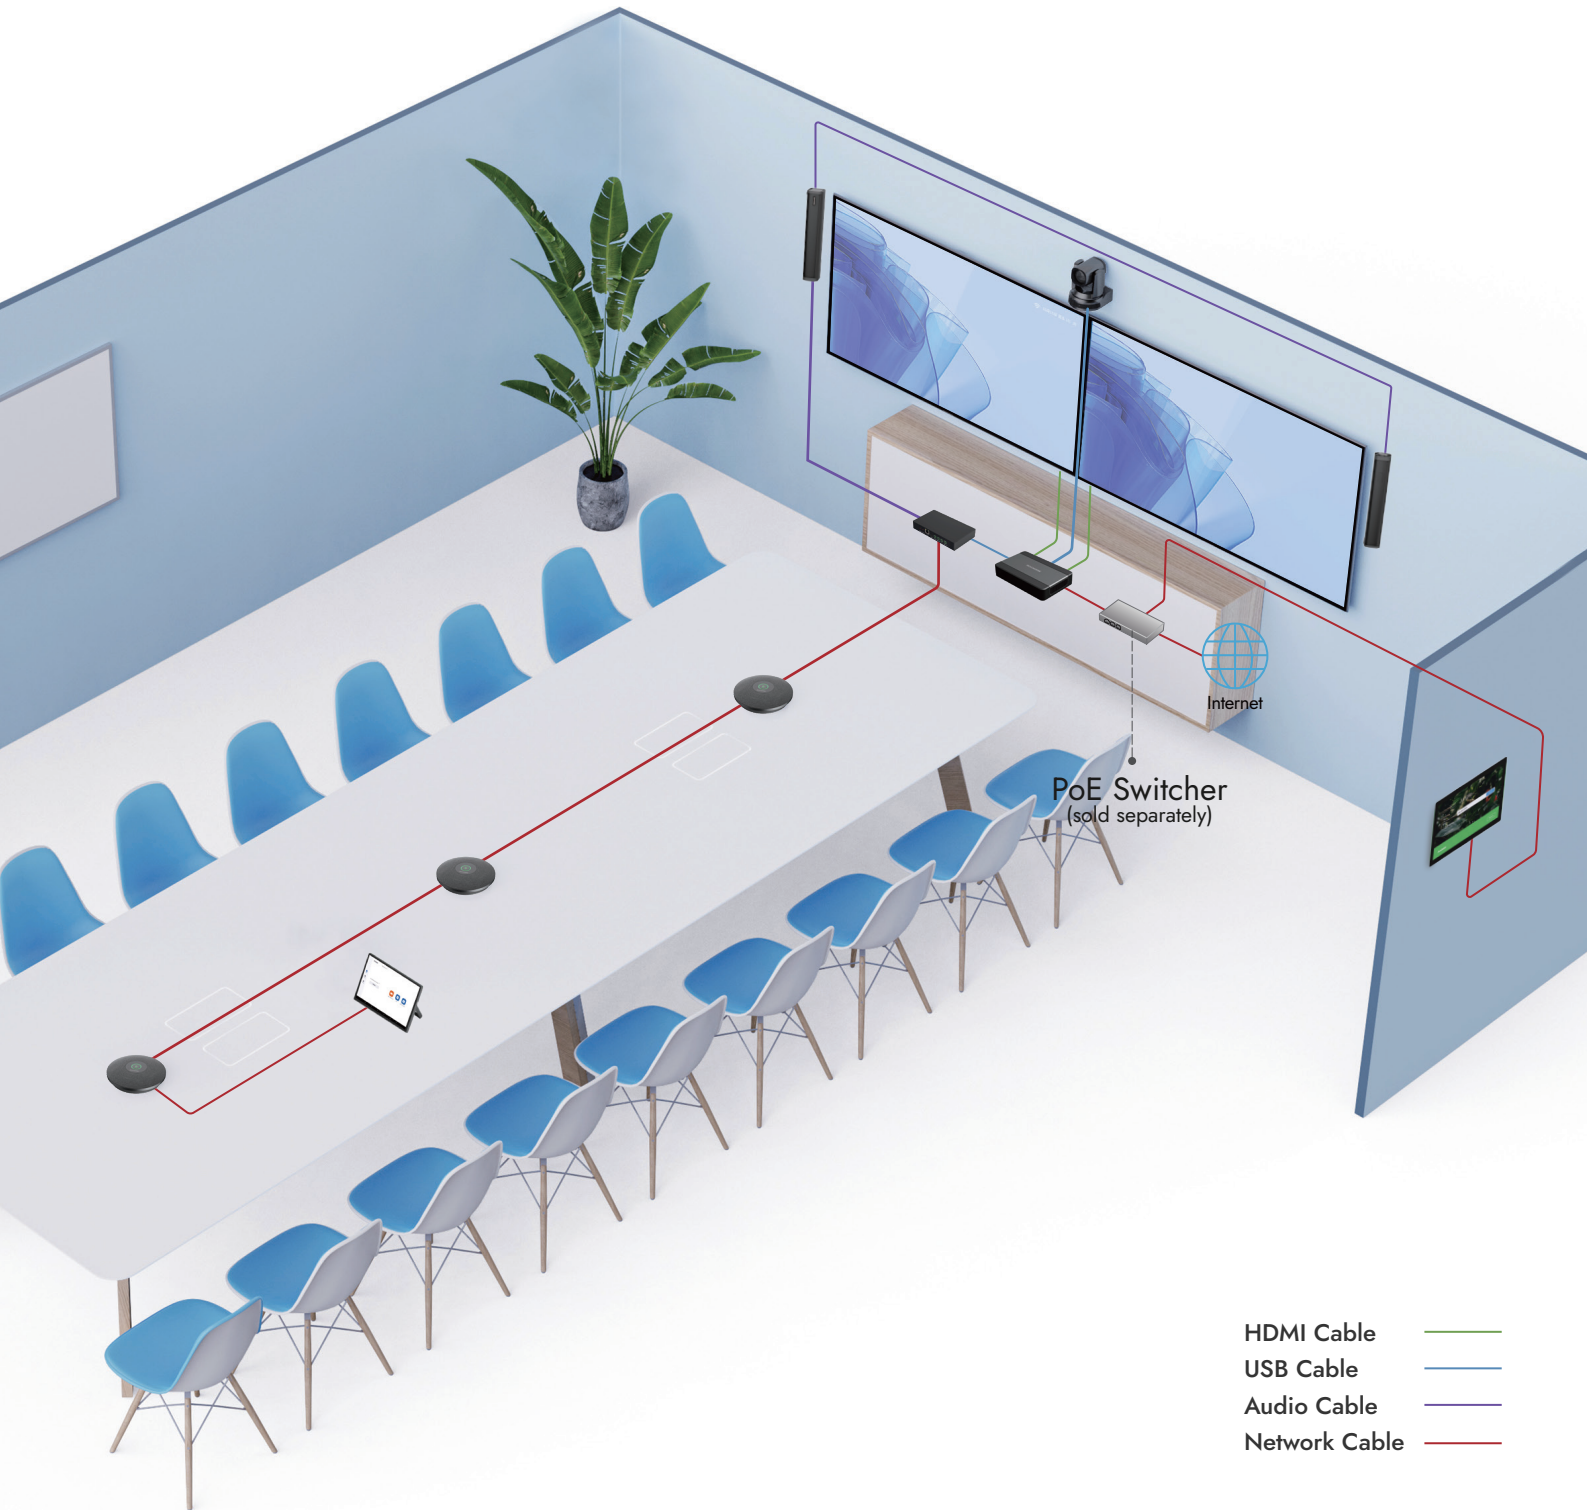

Simple Setup

Conference Room Deployment