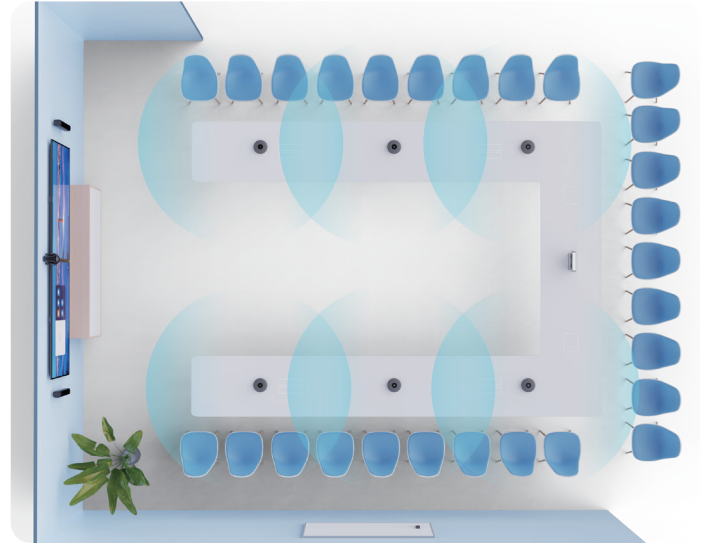

ROCWARE[®]
Valuable & Professional

Large Meeting Room Solution

The solution is designed for large conference rooms of 60m²-120m². It includes 4K conferencing cameras, cascading digital array microphones, a conference host, conference speakers, and a room controller. The solution delivers UHD video and supports up to 6 PoE cascade microphones, suitable for different conference room setups. With high-power speakers, it provides a more professional and immersive audio-visual experience.

Intelligent Conference

4K UHD

The camera uses Sony's new UHD CMOS sensors for 4K ultra-high resolution video. It has an 80.8° wide-angle lens and a 12x optical zoom lens to clearly capture meeting details.

AI-Assisted Functions

With built-in facial and humanoid recognition, as well as auto-framing algorithms, the camera identifies changes in participants' number and position and adjusts its angle to capture the best view. It also features ReID technology, allowing the camera to automatically track and keep the speaker in the center when they move.

Cascade Microphones

The solution features a 360° omnidirectional digital microphone with beamforming and audio 3A algorithms, providing a single pickup distance of 3m. It supports up to 6 microphones in a PoE cable cascade, covering up to 150 square meters, making it adaptable to various conference rooms.